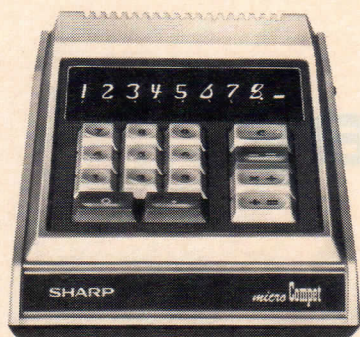

The smallest

QT-8B is a handy handful that your budget can hold.

The quietest

Take it to the library.

The lightest

1.65 kg.
including floating decimal.

The Power Structure

First use of ELSI cell other than
space and military.

ELSI (Extra Large Scale In-
tegration) shown approxi-
mately 25 times actual size.
Measures just 3 mm square.

The portable

Use it anywhere because QT-8B
operates on AC or battery power.
Even in your car with
an optional Car Adaptor QTA-3.